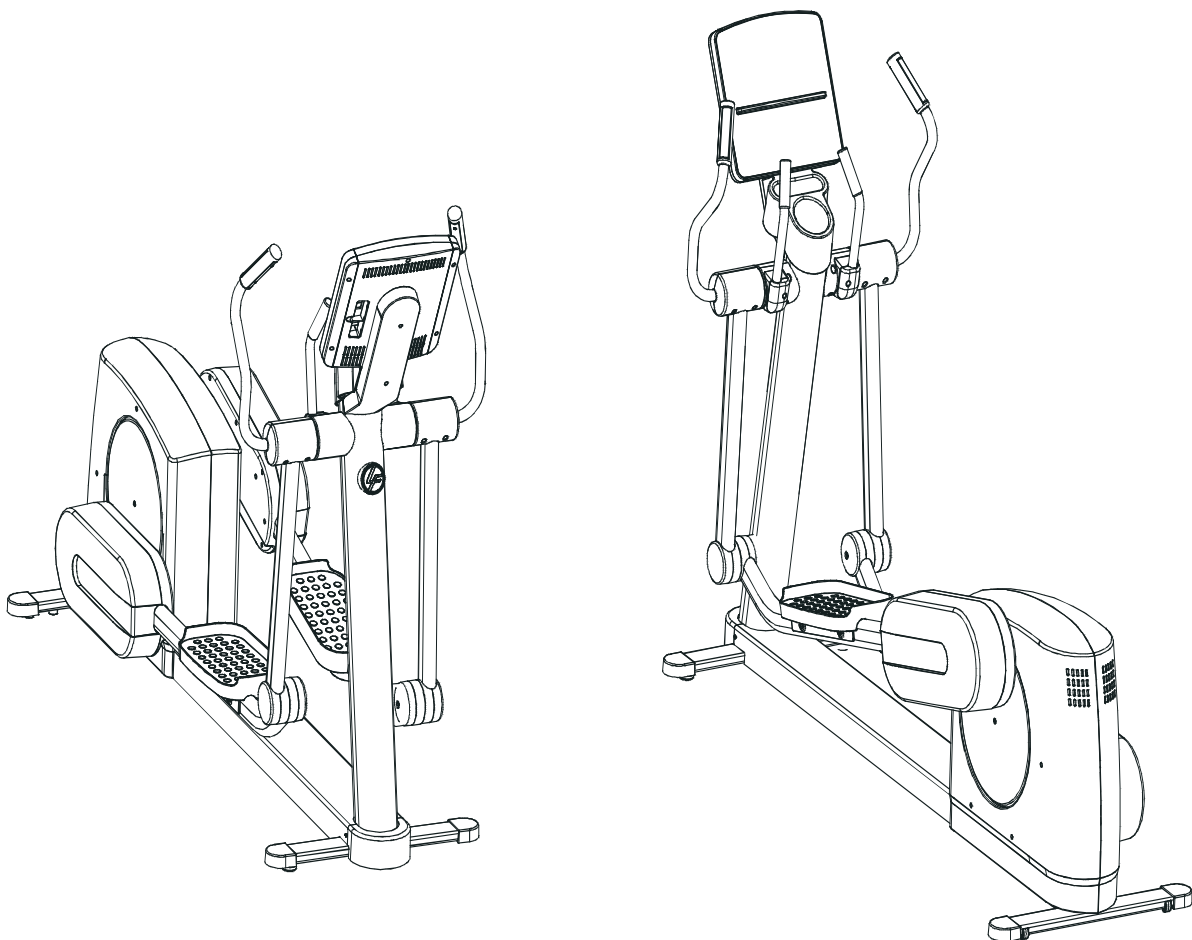

LifeFitness

ARCTIC SILVER QUIET DRIVE
CROSS-TRAINER 95Xe-0XXX-05
(Hungary-built Cross-trainer for Domestic Sales)

Customer Support Services
PARTS MANUAL rev 14 Jun 2010

ARCTIC SILVER QUIET DRIVE 95Xe
REFERENCES

95XE-0XXX-05
S/N XHM074504931

OPERATION MANUAL – (ENG)	M051-00K62-B095
OPERATION MANUAL – (F/S/P)	M051-00K62-B096
OPERATION MANUAL – (G/D/I)	M051-00K62-B097
OPERATION MANUAL – (JAP)	M051-00K62-B098
SERVICE MANUAL	M051-00K62-A149
HARDWARE BAG	AK62-00152-0001
TOUCH UP PAINT: SPRAY CAN .5 OZ BOTTLE W/APPLICATOR .33 OZ PEN	0017-00008-0204 0017-00008-0205 0017-00008-0206
ACCESS PANEL ASSEMBLY CONSISTS OF: 68" COAX CABLE DC POWER CABLE, 80" ACCESS PANEL BRACKET F TYPE PANEL CONNECTOR	AK62-00172-0000 AK32-00020-0000 AK32-00075-0004 0K62-01179-0000 0017-00021-2846
POWER SUPPLY (WALL TO UNIT)	118E-00001-0161
LINE CORD: DOM 10A 125V	0017-00003-0704
LINE CORD: CON 10A 250V	0017-00003-0691
LINE CORD: 10A UK	0017-00003-0889
LINE CORD: AUSTRALIA	0017-00003-0918

Note: The 95Xe comes with both Telemetry and LifePulse Sensors.

	Page
CONSOLE SUPPORT & DEADSHAFT COVERS	4
HANDLEBARS AND BULLHORNS	5
COMPLETE CONSOLE ASSEMBLY	6
CONSOLE COMPONENTS	7
UPPER FRAME HARDWARE	8
ROCKER ARMS AND PEDAL LEVERS	9
CRANK COVER AND LOWER CAPS	10
LOWER FRAME SHROUDS AND HARDWARE	11
PEDAL LEVER COMPONENTS	12
PCB, BATTERY, REED SWITCH & BRACKET	13
BEARING INSERT ASSEMBLY	14
CRANK ARM PULLEY ASSEMBLY.....	15
DRIVE MODULE.....	16
DRIVE MODULE HARDWARE	17
CABLES	18

Mounting Screws (2)	0017-00101-1846
---------------------	-----------------

ARCTIC SILVER QUIET DRIVE 95XE

Rocker Arms & Pedal Levers

95XE-0XXX-05

S/N XHM074504931

Rocker Arms Kit
GK62-00002-0070
contents:
Rocker Arms (2)
Hardened Spacers (2)
Oilite Washers (2)
Retaining Rings (2)
Loctite 620
Alcohol pad